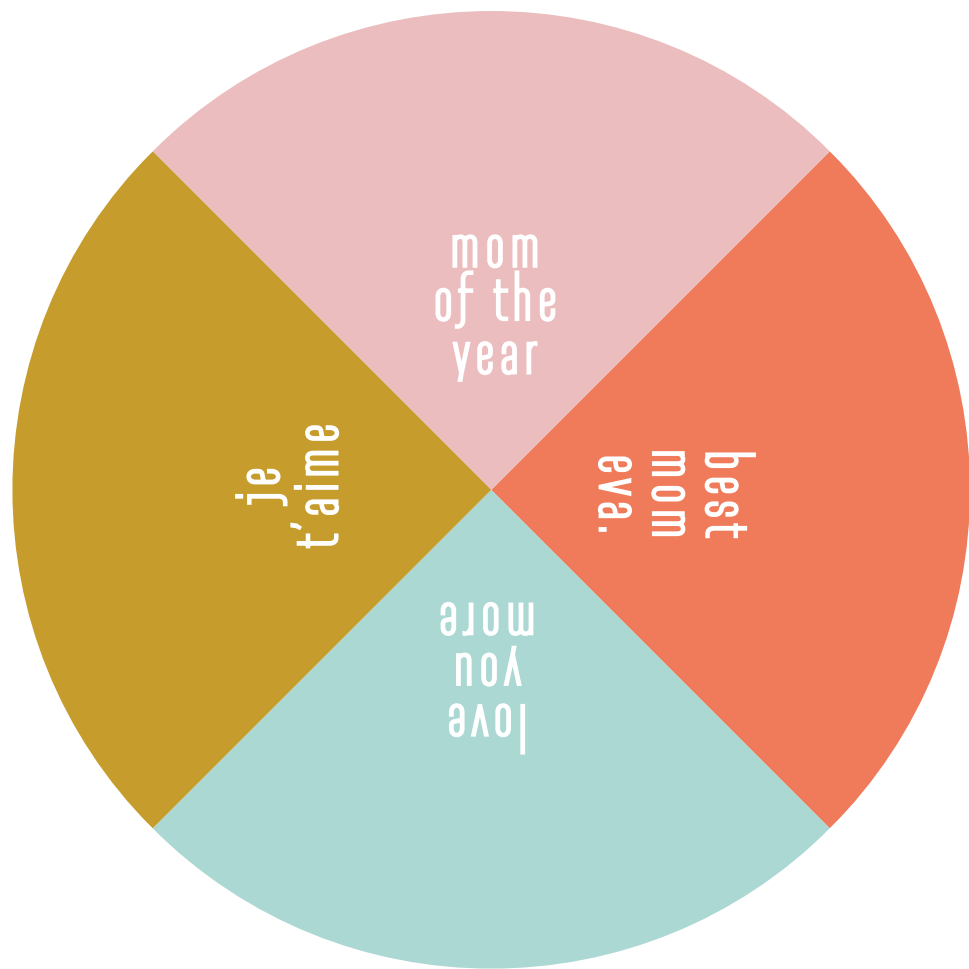

MOTHER'S DAY WHEEL CARD

design by Rae Ann Kelly

RAEANNKELLY.COM/FREEBIES

(design © rae ann kelly, for personal use only)

MOTHER'S DAY WHEEL CARD

design by Rae Ann Kelly

RAEANNKELLY.COM/FREEBIES

{design © rae ann kelly, for personal use only}